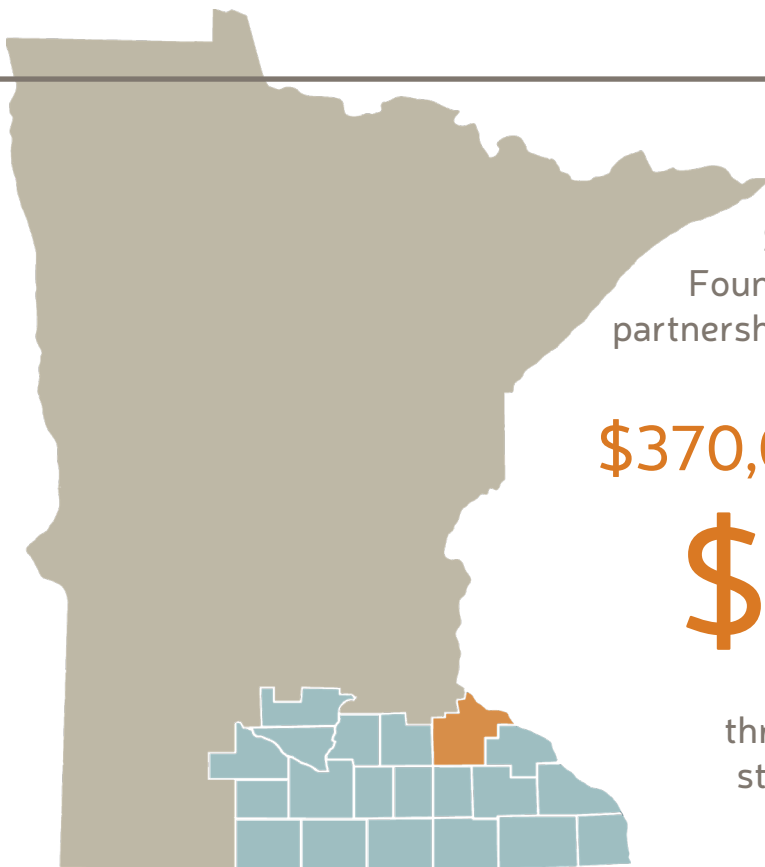

SOUTHERN MINNESOTA
INITIATIVE FOUNDATION

Collaborating for Regional Vitality

Goodhue County Investments

We envision southern Minnesota as a prosperous and growing region with vibrant communities, innovative and successful economies, and engaged and valued citizens. To achieve this vision, Southern Minnesota Initiative Foundation, a regional development and philanthropic organization, fosters economic and community vitality in 20 counties of southern Minnesota through a culture of collaboration and partnership.

For every donation of
from Goodhue County

\$1

=

\$17

is invested back into
Goodhue County
communities.*

*Includes grants, loans & programming

38 LOANS

\$2.2 million to Goodhue County entrepreneurs

155 GRANTS

\$923,000 to support community initiatives

***\$5 million invested annually to the 20 counties of
south central and southeastern Minnesota***

Since 1986, Southern Minnesota Initiative Foundation has leveraged local investments & partnerships to create a stronger **Goodhue County**:

\$370,000 in local donations to SMIF

\$6.1 million

invested by SMIF in Goodhue County through grants, loans, and programming for stronger kids, businesses and communities

Loans & Equity Investments* Supporting local entrepreneurs & creating jobs