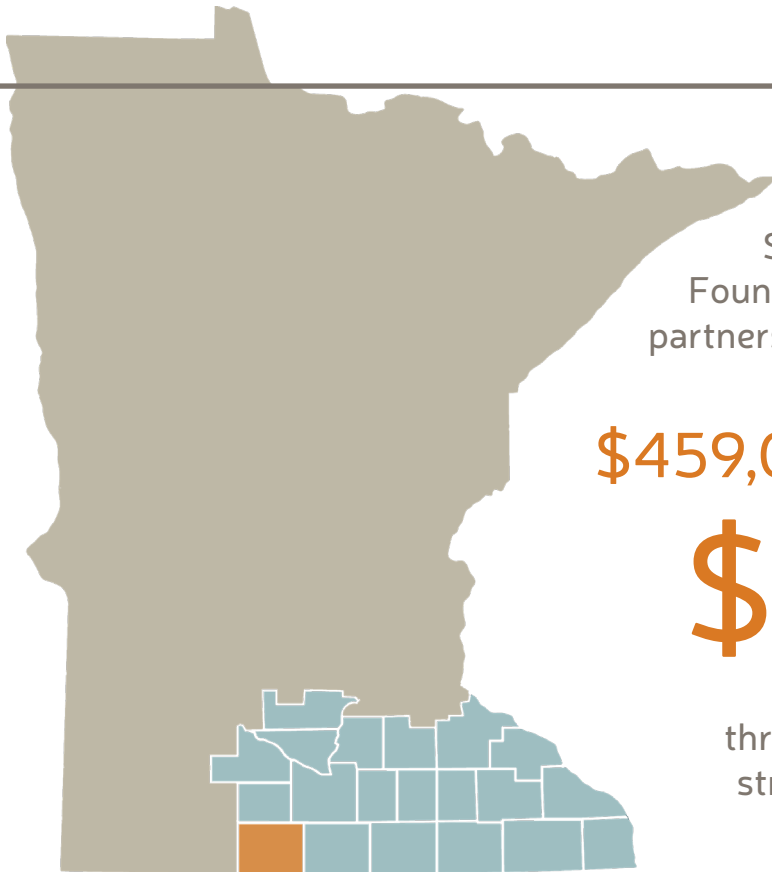

SOUTHERN MINNESOTA
INITIATIVE FOUNDATION

Collaborating for Regional Vitality

Martin County Investments

We envision southern Minnesota as a prosperous and growing region with vibrant communities, innovative and successful economies, and engaged and valued citizens. To achieve this vision, Southern Minnesota Initiative Foundation, a regional development and philanthropic organization, fosters economic and community vitality in 20 counties of southern Minnesota through a culture of collaboration and partnership.

For every donation of
from Martin County

\$1

=

\$7

is invested back
into Martin County
communities.*

*Includes grants, loans & programming

23 LOANS

\$1.1 million to Martin County entrepreneurs

124 GRANTS

\$716,000 to support community initiatives

***\$5 million invested annually to the 20 counties of
south central and southeastern Minnesota***

Since 1986, Southern Minnesota Initiative Foundation has leveraged local investments & partnerships to create a stronger **Martin County**:

\$459,000 in local donations to SMIF

\$3.1 million

invested by SMIF in Martin County through grants, loans, and programming for stronger kids, businesses and communities

Loans & Equity Investments Supporting local entrepreneurs & creating jobs